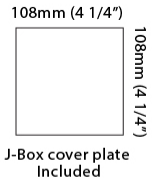

DAU 2 LIGHT LINEAR SURFACE

D93241-

base number _____
Finish Options _____

1. To build a product code in our configurator select the specify button on the base model # product page
2. To build a manual product code on this datasheet choose from the options listed below in blue font and add the suffix to the base model #

GENERAL

Series: Dau _____
Subseries: Dau 2 light Linear _____
Brand: Milan _____
Division: Design _____
Mounting Type: Surface _____
Mounting Location: Wall _____
Subcategory: Up/Down Light _____

PHYSICAL

Shape: Rectangle _____
Length (mm): 80 _____
Length (in): 3 1/8 _____
Height (mm): 80 _____
Depth (mm): 101 _____
Height (in): 3 1/8 _____
Depth (in): 4 _____
Light Distribution: Direct / Indirect _____
Fixture Finish: BAL / MWL / BSL _____
Fixture Material: Extruded Aluminum _____

ELECTRICAL

Lamp Type: LED _____
Input Wattage (W): 28 _____
Dimming: Electronic Low Voltage Dimming _____
Input Voltage (V): 120Vac Direct Line _____

LED

Number of LEDs: 4 _____
Color Temperature (°K): 3000 _____
Max. Delivered Lumen (lm): 1330 _____
CRI: >90 CRI _____
Lamp Life (hrs): 50000 _____

OPTICAL

RATINGS AND CERTIFICATIONS

Certified By: Certified for North American Standards _____
IP rating: IP20 _____